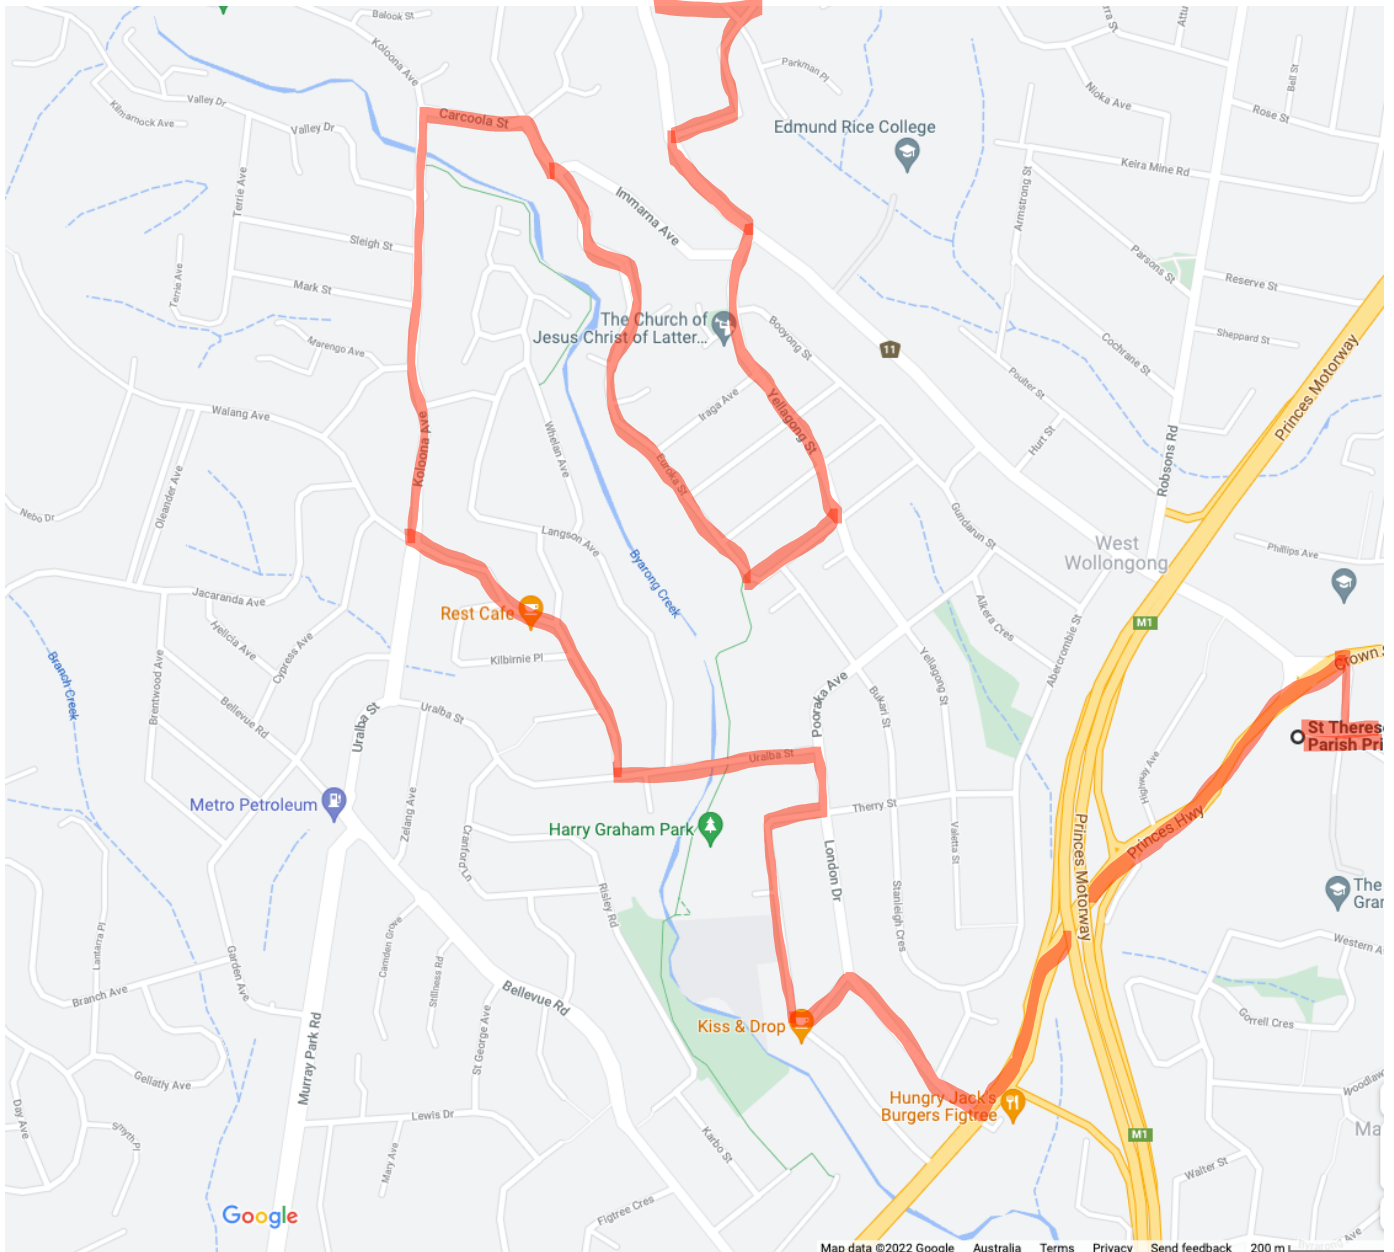

S231 (Mt Keira)

Morning Run

0820 (S/ S) London Dr opp. Shaftesbury Ave, West Wollongong – Gipps Rd, Keiraville PICK UP
LINDSAY PARK PS – WEST WOLLONGONG PS – ST THERESE PS – GWYNNEVILLE PS – ST
BRIGIDS PS - LONDON DR, POORAKA AV,(L) URALBA ST,(R) WALANG AV,(R) KOLOONA AV,(R)
CARCOOLA ST,(R) EUROKA ST,(L) KOORABEL AV,(R) BUKARI ST,(R) POORAKA AV,LONDON
DR,(R) THE MALL,(R) THAMES ST,(R) THERRY ST,(L) POORAKA AV,(L) YELLAGONG ST,(L) MT
KEIRA RD,(R) SPRING ST - Spring St near Mt Keira Rd 0833 - SPRING ST,(L) ALLEN ST,(L) MT KEIRA
RD, (L) CROWN ST,(R) MANGERTON RD,(R) NORMAN ST,(R) WOODLAWN AV,(R) POWELL ST - St
Therese PS, Powell St 0848 - POWELL ST,(R) PRINCES HWY,(L) GILMORE ST,ACACIA AV, (L)
VICKERY ST,(L) GIPPS RD - Gipps Rd at Berkeley Rd 0857

Afternoon Run

1510 (S/ S) St Therese School, Powell St - Lindsay Park PS– Figtree - Mt Keira. PICK UP LINDSAY PARK
PS – POWELL ST,(L) PRINCES HWY,(R) LONDON DR,(L) THE MALL,(R) THAMES ST,(R) THERRY
ST,(L) POORAKA AV,(L) URALBA ST,(R) WALANG AV,(R) KOLOONA AV – Koloona Av near St Marks
Cr 1520 - KOLOONA AV,(R) CARCOOLA ST,(R) EUROKA ST,(L) KOORABEL AV,(L) YELLAGONG
ST,(L) MT KEIRA RD,(R) SPRING ST,(L) ALLEN ST,(L) MT KEIRA RD - Mt Keira Rd at Allen St 1532