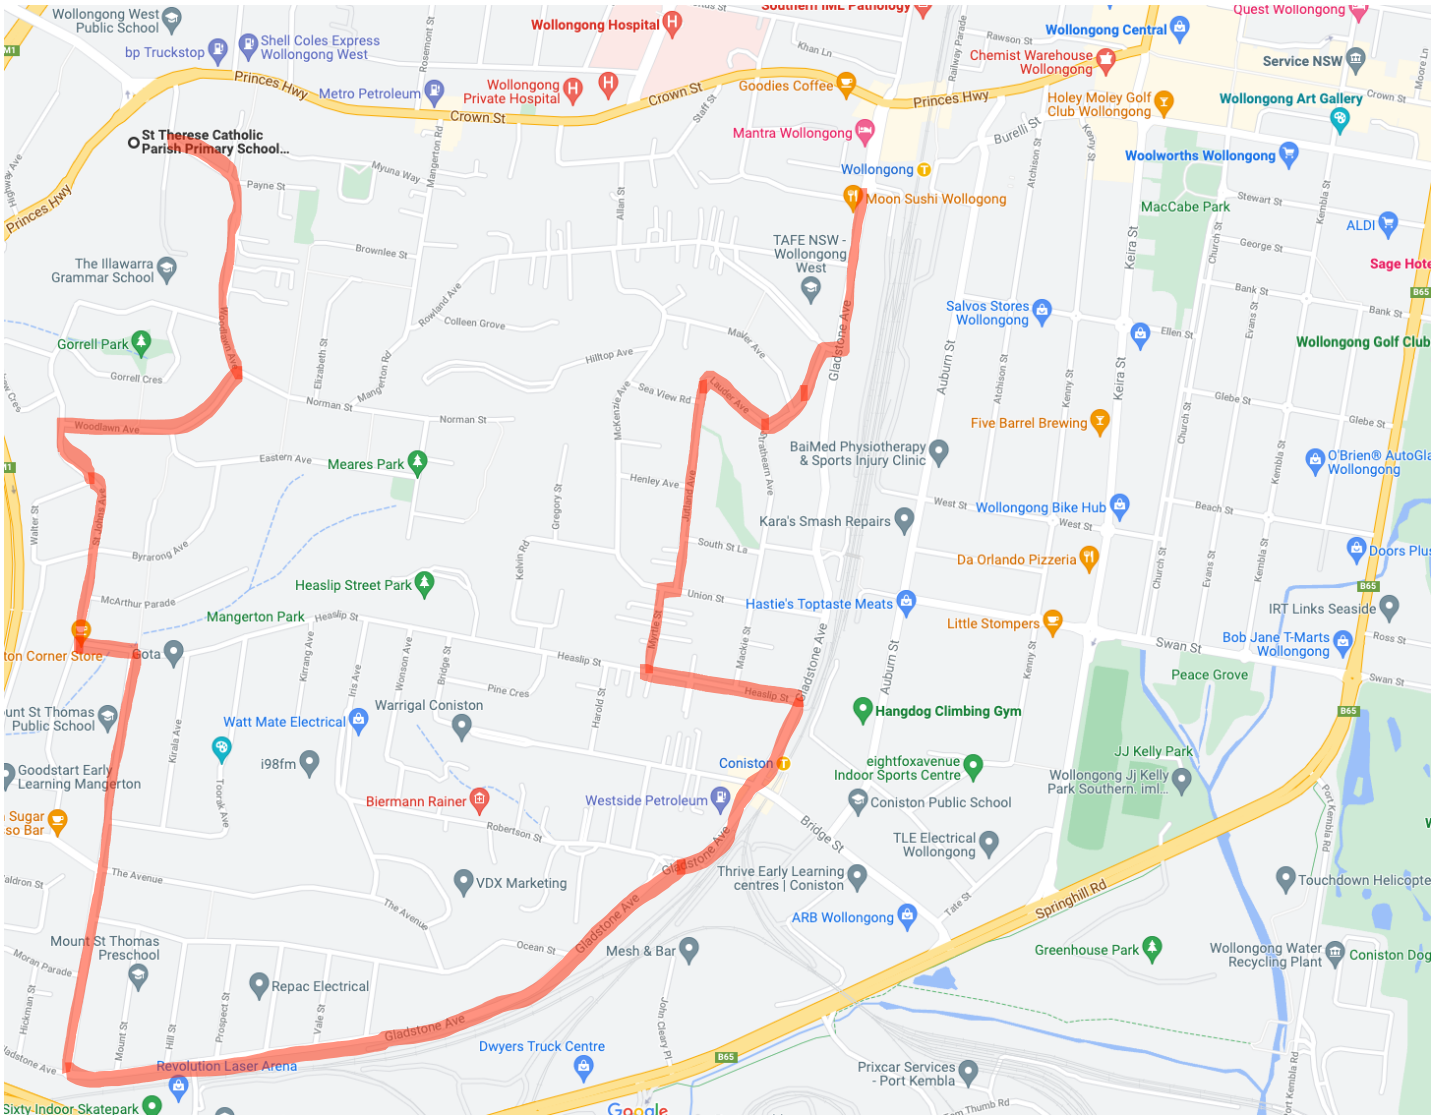

S233 (Mt St Thomas)

Morning Run

0830 (S/ S) Wollongong TAFE, Gladstone Ave - St Therese PS. PICK UP MT ST THOMAS PS – GLADSTONE AV,(R) RAWLINSON AV,(L) STRATHEARN AV,(R) LAUDER AV,JUTLAND AV,(R) UNION ST,(L) MYRTLE ST,(L) HEASLIP ST,(R) GLADSTONE AV - Coniston Station, Gladstone Av 0834 - GLADSTONE AV - Gladstone Av near Prospect St 0837 - GLADSTONE AV,(R) TARONGA AV,(L) THE AVENUE,(R) ST JOHNS AV,(R) WOODLAWN AV,(L) WOODLAWN AV, (R) POWELL ST - St Therese PS, Powell St 0845

Afternoon Run

1515 (S/ S) St Therese, Powell St - Mt St Thomas Ps – Coniston. PICK UP MT ST THOMAS PS - POWELL ST,(L) WOODLAWN AV,(L) ST JOHNS AV,(L) HEASLIP ST,(R) TARONGA AV - Mt St Thomas PS, Taronga Av 1521 - TARONGA AV,(L) GLADSTONE AV – Gladstone Av near John St 1526 - GLADSTONE AV,(L) HEASLIP ST,(R) MYRTLE ST,(R) UNION ST,(L) JUTLAND AV,LAUDER AV,(L) STRATHEARN AV,(R) RAWLINSON AV,(L) GLADSTONE AV – Gladstone Av at Fredrick St 1532

Afternoon Run

1510 (S/ S) St Therese PS, Powell St – Unanderra. PICK UP FIGTREE PS - POWELL ST,(L) PRINCES HWY,(R) BELLEVUE RD,(R) BRENTWOOD AV,(L) JACARANDA AV,(R) LAMERTON DR,(L) O'BRIENS RD,(R) PRINCES HWY,(R) GIBSONS RD – Figtree PS & HS, Gibsons Rd 1527 - GIBSONS RD,(L) AMAROO AV,(R) CORDEAUX RD,(L) CENTRAL RD - Central Rd near Leigh Cr 1531 - CENTRAL RD,(R) ALUKEA RD,(L) DERRIBONG DR,(R) ODENPA RD,(R) DERRIBONG DR TO TOP ROUNDABOUT AND RETURN DERRIBONG DR,(R) CARBEEN CR,(R) STAFF RD,(L) COACHWOOD DR,(R) TAMARIND DR,(L) PLUMWOOD CR,(R) MURROGUN CR,(L) WAPLES RD,(L) WAPLES RD,(L) FARMBOROUGH RD,(R) PRINCES HWY – Princes Hwy opp Farmborough Rd 1550 120 St Therese School...Continued 28th January 2020